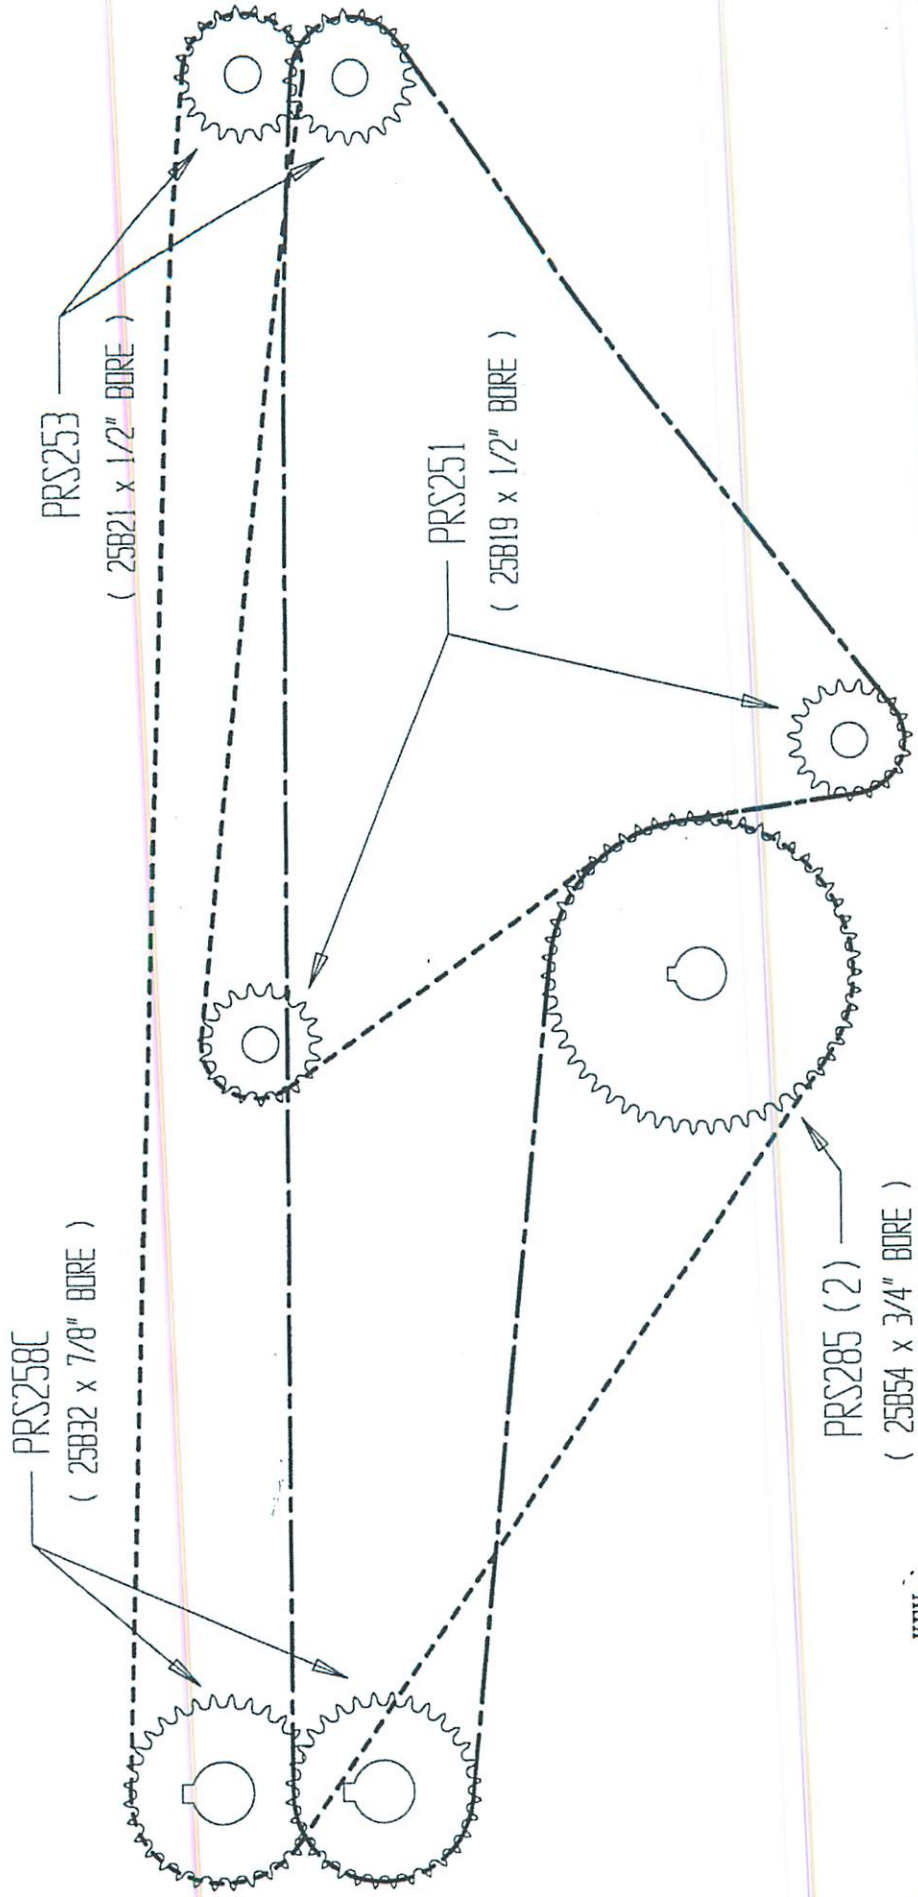

THIS DRAWING NOT TO SCALE

INSIDE (TOP) CHAIN = 70"
 OUTSIDE (BOTTOM) CHAIN = 59 3/4"

PRS258C
(25B32 x 7/8" BORE)

PRS253
(25B21 x 1/2" BORE)

PRS251
(25B19 x 1/2" BORE)

PRS285 (2)
(25B54 x 3/4" BORE)

KEY:

——— OUTSIDE (BOTTOM) CHAIN

- - - - INSIDE (TOP) CHAIN

HS25 CHAIN ROUTING