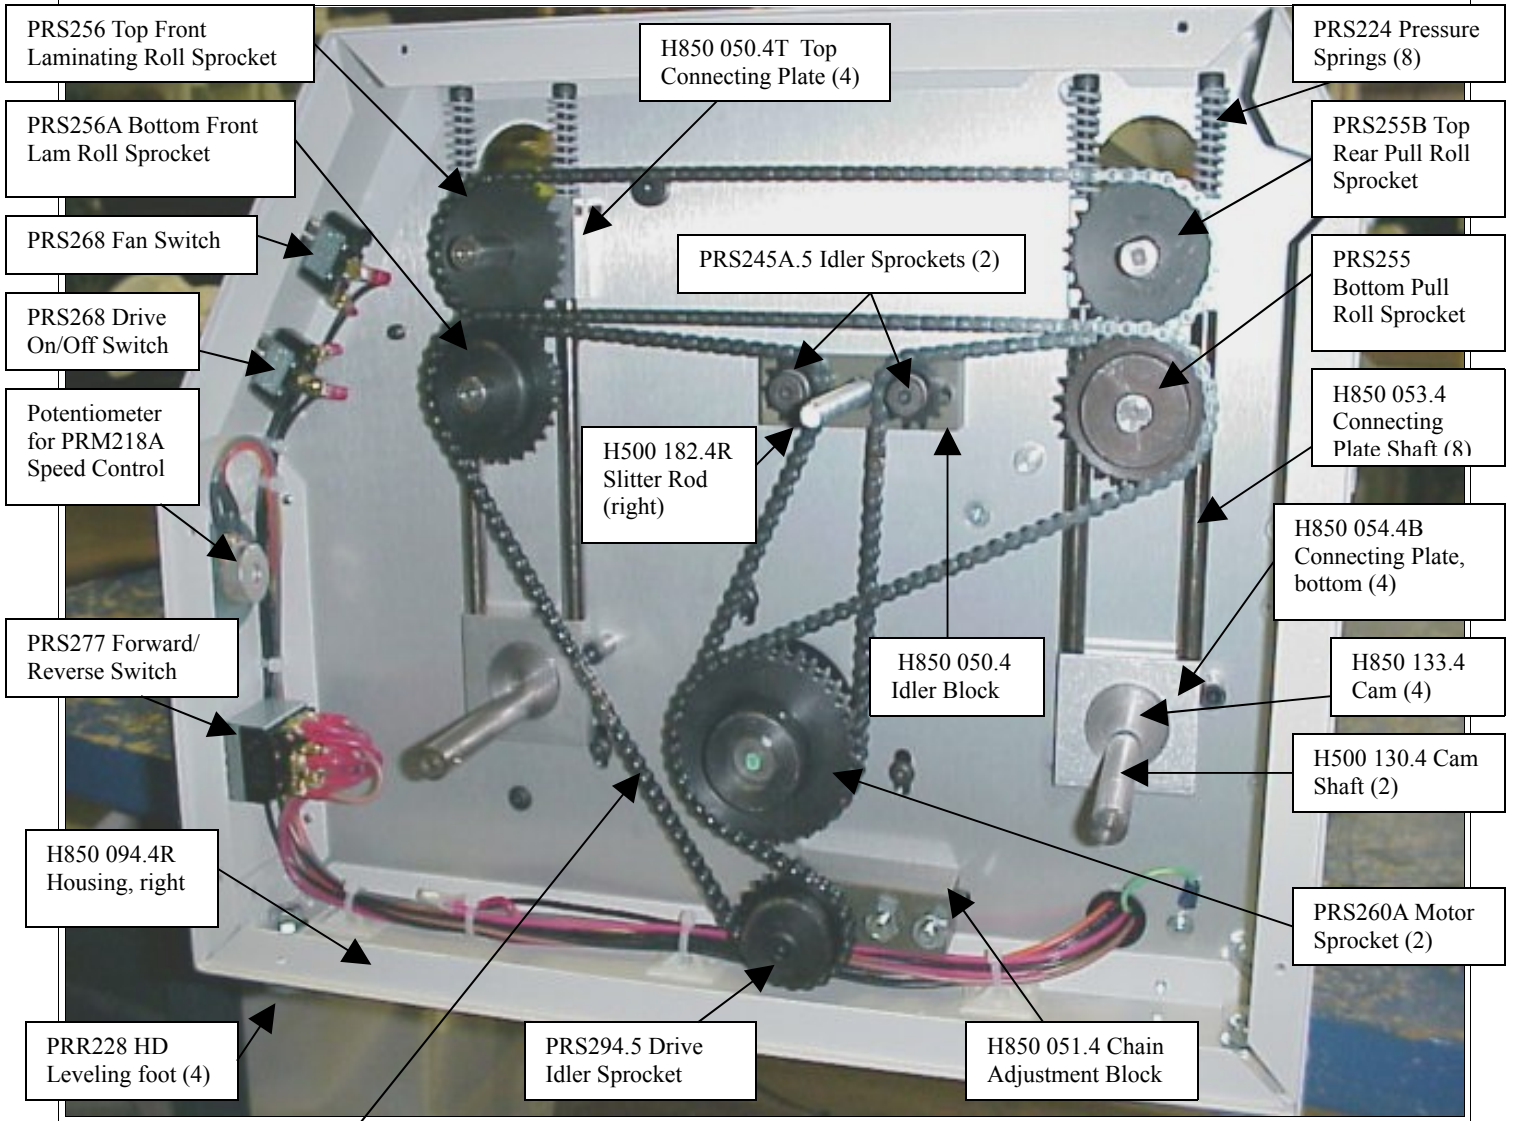

HD25 Industrial Series Laminator Right (Drive) Side Parts View

NOTE: The part number for the chain is PRC 083.1, however, be sure to specify top (inner) or bottom (outer) chain when ordering replacements.