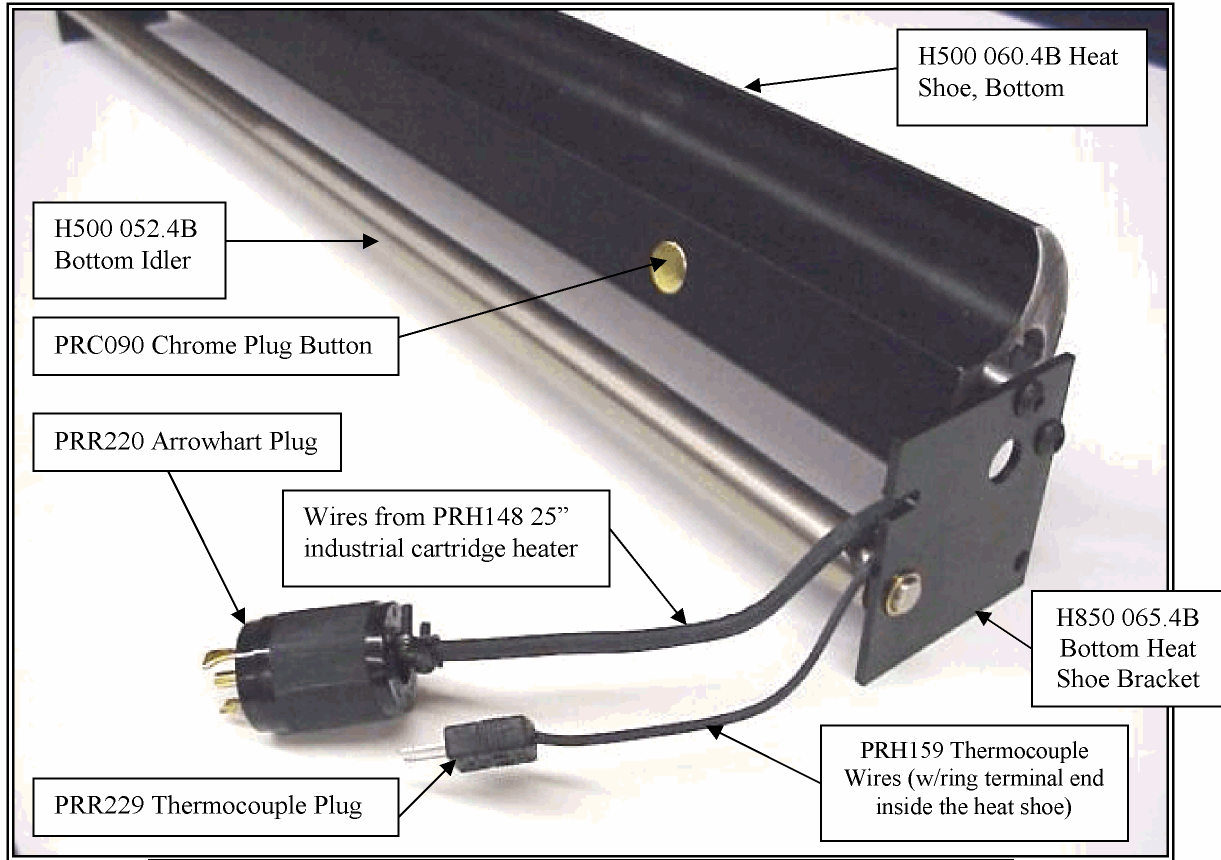

HD25 Industrial Series Laminator Bottom Heat Shoe Parts View

NOTE: Part number for complete bottom heat shoe assembly as shown is 7025105