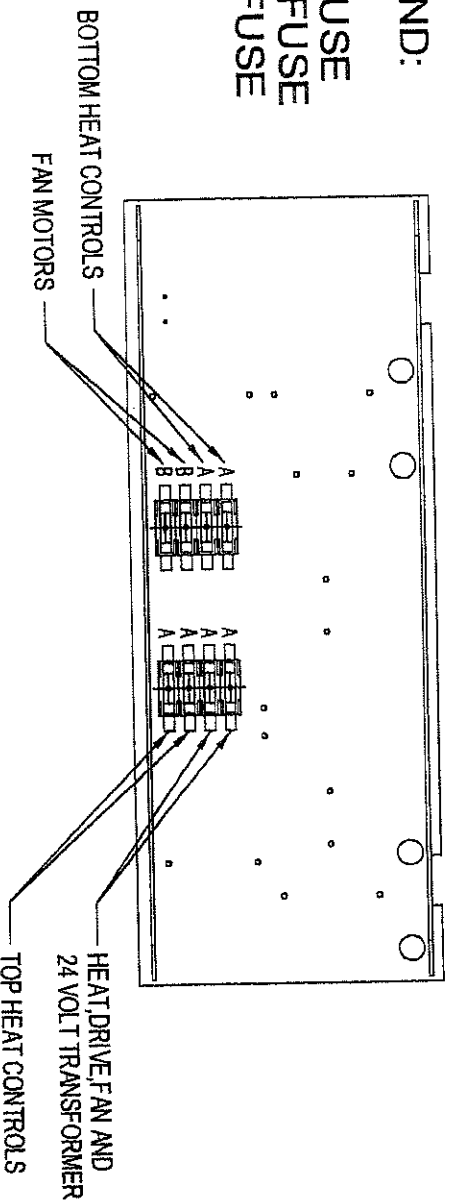

# LEDGO INC. DIGITAL 42 SERIES LAMINATOR FUSE DIAGRAM

## FUSE REPLACEMENT LEGEND:

- A: 3AG .5 AMP FAST ACTING FUSE
- B: 3AG 1.5 AMP FAST ACTING FUSE
- C: 3AG 12 AMP FAST ACTING FUSE
- D: 3AG 8 AMP SLO-BLO FUSE