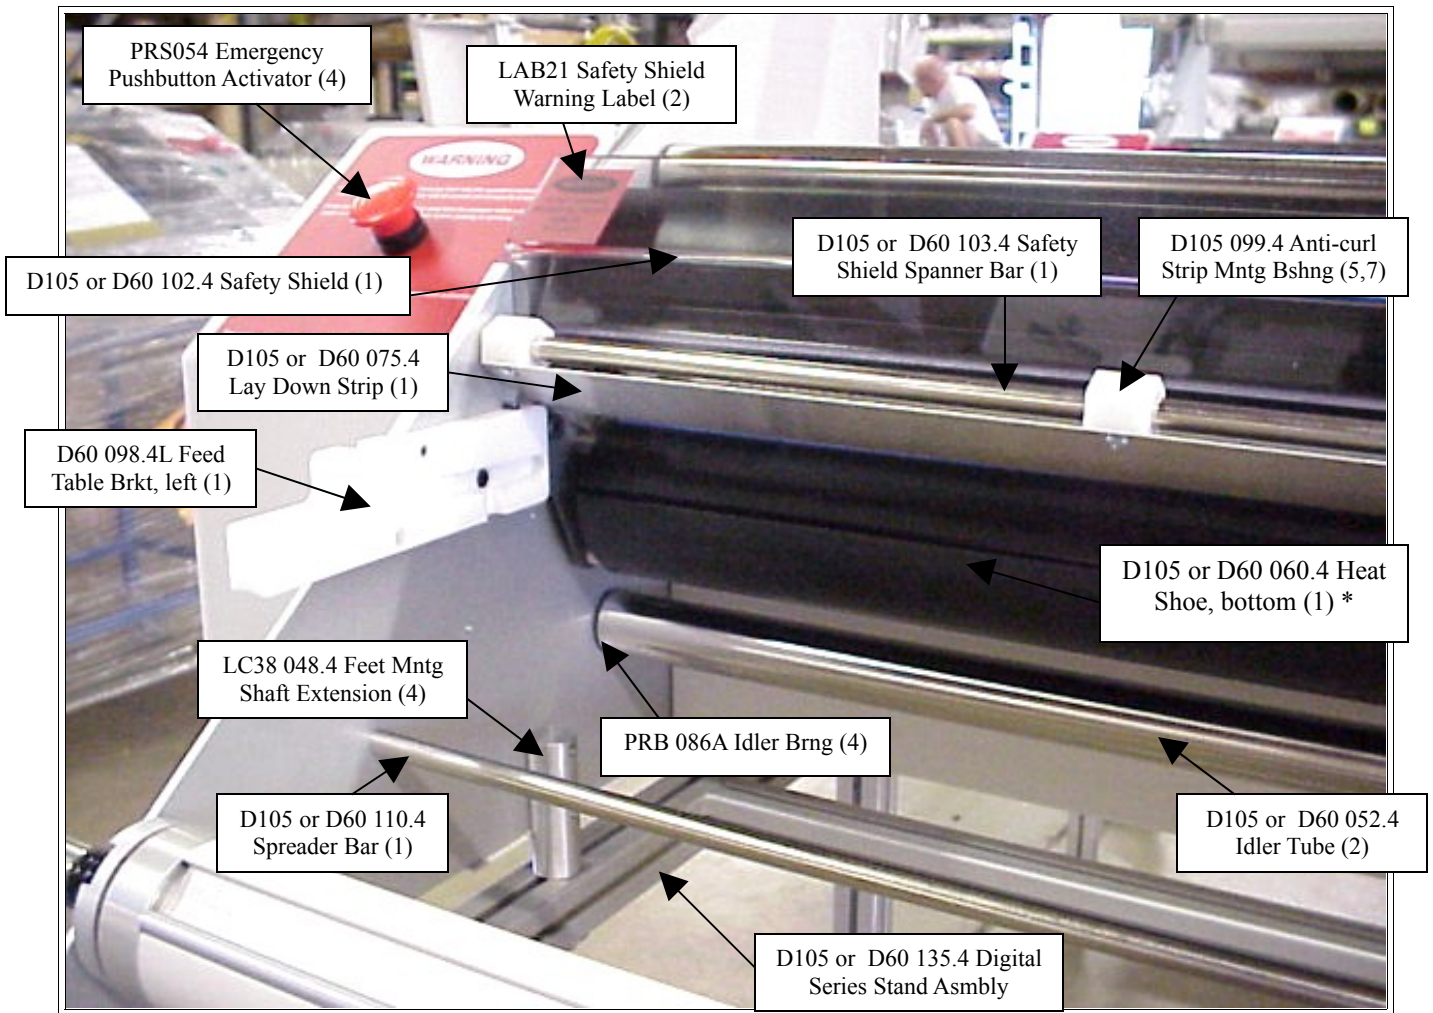

Ledco Digital 42 & 60 Series Laminator Front, Left Side parts views

*Denotes see respective detailed parts view pages